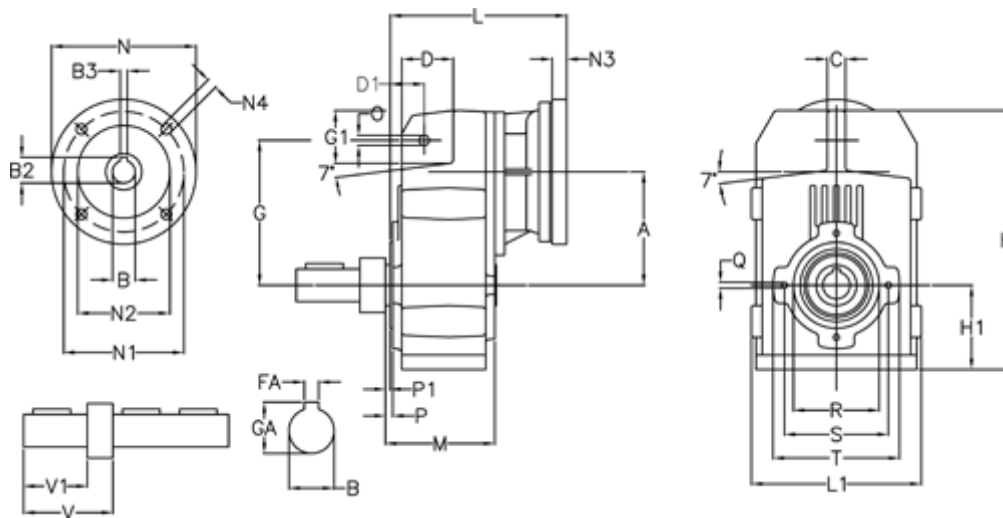

Article number: 29560316681220

Description: Shaft mounted gear
A313R-166,8-P63B5

Measures

A = 150.50	FA = 10	M = 125.0	Q = M10x17
B = 35	G = 170	N = 140	R = 110
B1 = 11	G1 = 84.0	N1 = 115	S = 130
B2 = 12.8	GA = 38.0	N2 = 95	T = 150
B3 = 4	H = 326.0	N4 = M8x19	V = 93.0
C = 20	H1 = 102.0	O = 13	V1 = 60
D = 68.0	L = 225.5	P = 6.5	
D1 = 54.0	L1 = 210	P1 = 3.5	